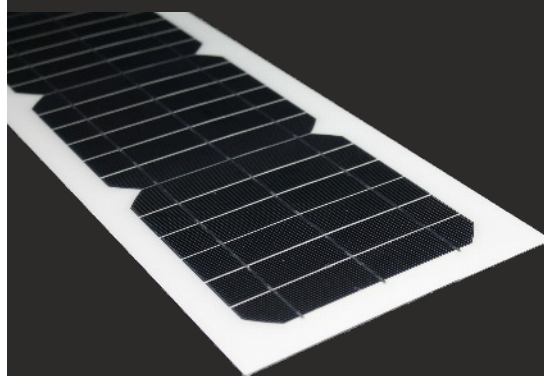

Zeta Aluminium Backed PV Panel