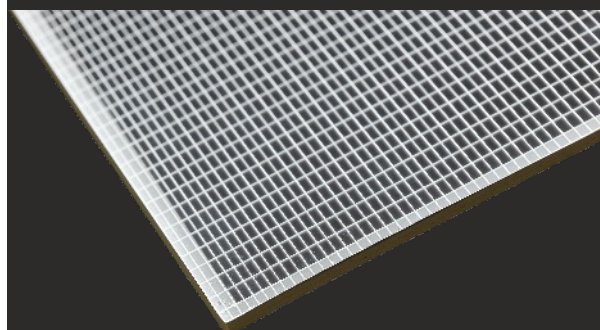

Zeta Light Guide Panel