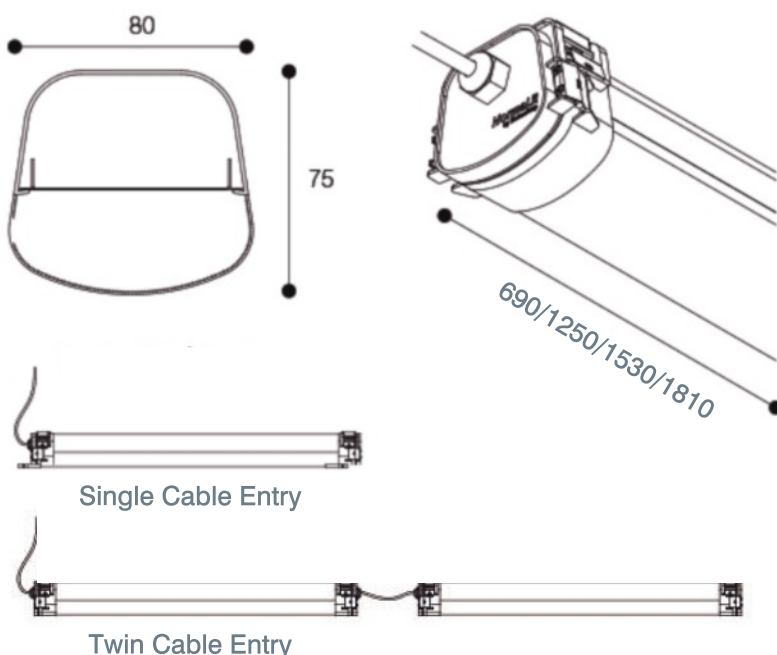

The Zeta PRO LED Linear is an aesthetically pleasing and versatile solution designed to suit various interior and exterior applications.

The product is available in a range of lengths and wattages and is ideal for numerous applications such as; warehouses, distribution centres, canopy and platform lighting.

Easy to install and with a modern design, the PRO LED Linear provides a highly efficient LED solution, with robust polycarbonate body and IP66 protection.

Features:

- Excellent light distribution
- Easy to install
- Lightweight solution
- IP66 rated
- IK09 impact rating
- UV Resistant
- Emergency option
- Energy, cost and carbon saving

Applications:

Interior & Exterior:

- Warehouses and Factories
- Canopy lighting
- Exhibition centres
- Train stations
- Airports

Specifications							
Dimensions (mm)	690 x 80 x 75		1250 x 80 x 75		1530 x 80 x 75		1810 x 80 x 75
Cable entry	Single	Twin	Single	Twin	Single	Twin	Twin
Wattage (W)	20W		39W		48W		58W
Lumen Output (lm)	2,720		5,440		6800		8160
Colour Rendering Index (CRI)	>80						
Power Factor	0.9	0.95	0.9	0.95	0.9	0.95	0.95
Colour Temperature (CCT)	4000K						
Warranty	3 Years*						
IP Rating	IP66						
UGR (Unified Glare Rating)	<22						
Weight (kg)	1.3kg		2.5kg		3.1kg		3.7kg
Beam Angle	111°	111°	111°	111°	141°	141°	111°
Average Rated Life	50,000 hrs	60,000 hrs	50,000 hrs	60,000 hrs	50,000 hrs	60,000 hrs	60,000 hrs
Ambient Temp Range (°C)	-20 to +40°C						
Input Voltage (V)	220 - 240V AC 50/ 60Hz						
Driver	BAG 500mA 25W max output		Tridonic 350-500mA 69W Max Output				
Body Colour	Grey						
Dimmable? (Y/N)	N	Y (Dali)	N	Y (Dali)	N	Y (Dali)	Y (Dali)
Emergency Option? (Y/N)	Y**						