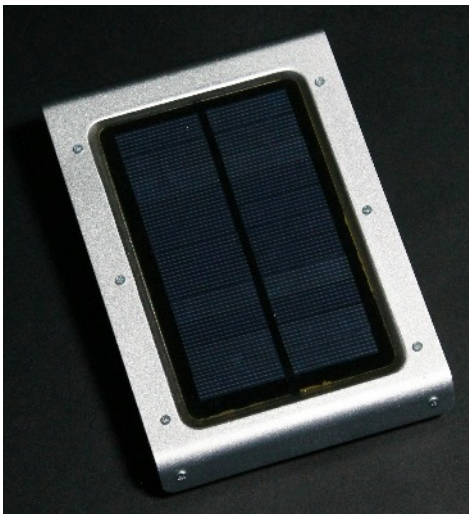

Zeta Wall Mounted Solar LED Light

zeta
Specialist Lighting

The Zeta Wall Mounted Solar LED Light is a stand-alone lighting system ideal for a wide variety of external lighting applications.

Lighting from dusk till dawn; the built in PIR sensor, when detecting movement will switch to on mode and switch back to off mode automatically when no movement is detected.

The unit is ideal for remote or rural areas where mains connection is often not available and in urban areas where cabling costs can be prohibitively expensive.

Manufactured to be completely waterproof, vandal resistant and simple to install, it requires little maintenance and also comes with easy to mount brackets.

With long life, energy saving and carbon saving qualities, the Wall Mounted Solar LED Light provides top of the range performance at a competitive price.

Features:

- Stand-alone system
- Built in PIR
- Automatic switching
- Easy installation
- Low maintenance
- Waterproof
- Vandal resistant
- Energy and cost saving
- Carbon saving

Applications:

Exterior:

- Rural areas
- Urban areas
- Residential areas
- Business parks

Specifications

Dimensions (mm)	180 x 125 x 30
Wattage (W)	6W
Lumen Output (lm)	700lm
Colour Temperature (CCT)	5500-6000K
Warranty	3 Years*
IP Rating	IP65
Weight (kg)	0.38kg
Average Rated Life	15,000 hrs
Bezel Colour	Silver
Dimmable (y/n)	N
Emergency (y/n)	N