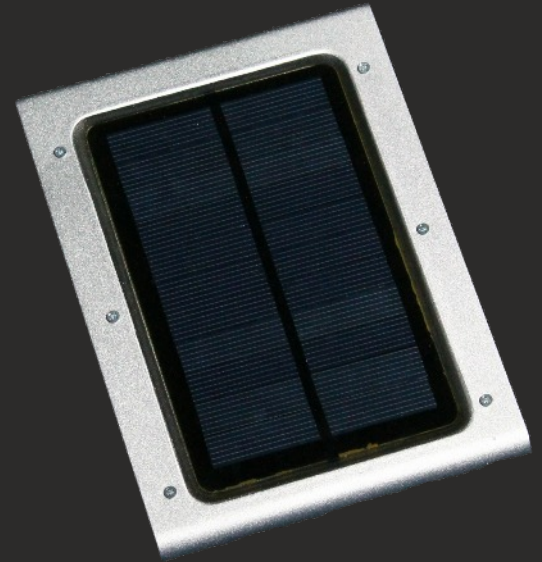

Specifications

Dimensions (mm)	180 x 125 x 30
Wattage (W)	6W
Lumen Output (lm)	700lm
Colour Temperature (CCT)	5500-6000K
Warranty	3 Years*
IP Rating	IP65
Weight (kg)	0.38kg
Average Rated Life	15,000 hrs
Bezel Colour	Silver
Dimmable (y/n)	N
Emergency (y/n)	N

*Standard warranty period is 3 years, once registered the warranty increases by a further 2 years.

For more information visit: www.zetaled.co.uk

Zeta Specialist Lighting

Telford Road, Bicester
Oxfordshire OX26 4LB

Tel +44(0)1869 322500
Email info@thezetagroup.com

zeta
Specialist Lighting