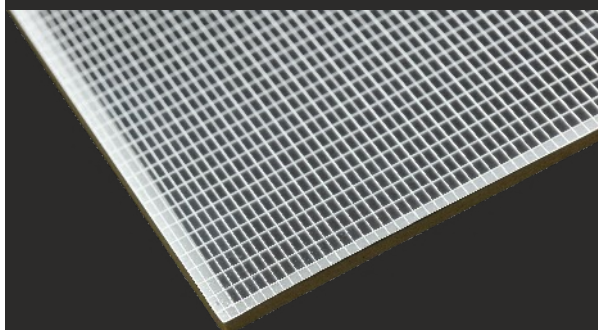

Zeta Light Guide Panel