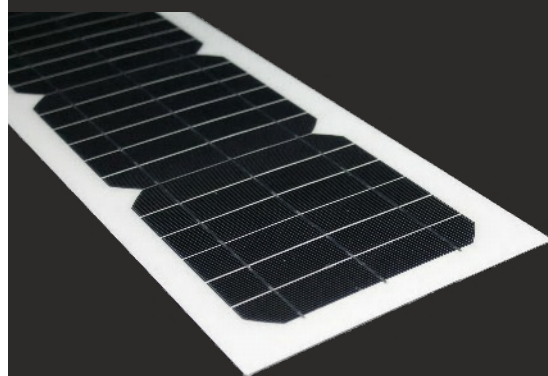

Zeta Aluminium Backed PV Panel