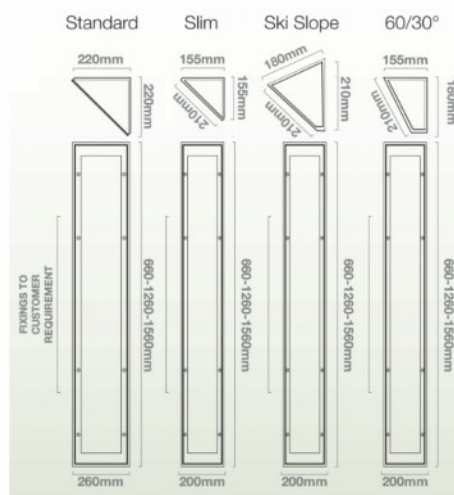

Standard

Slim

Ski Slope

60/30°

Features:

- Linear LED blade arrays
- Efficient lumen levels
- High power factor
- IP65 and IK10++ rating
- Variety of sizes
- Energy and cost saving
- Carbon saving

Applications:

- Subways
- Underpasses
- Covered walkways
- Hospitals
- Prisons
- Warehouses

Specifications

| Dimension (mm) | 2ft / 660mm | | 4ft / 1260mm | | 5ft / 1560mm | |
|----------------------------------|----------------------------------|------------------|------------------|------------------|------------------|------------------|
| Blade dimensions (mm) | 590 x 20 (x1) | 590 x 20 (x2) | 590 X 20 (X2) | 590 x 20 (x4) | 590 X 20 (X2) | 590 x 20 (x4) |
| Wattage per blade (W) | 8W* | | | | | |
| Total Wattage (W) | 8W | 16W | 16W | 32W | 16W | 32W |
| Lumen Output (lm) | 1100lm | 2200lm | 2200lm | 4400lm | 2200lm | 4400lm |
| Colour Rendering Index (CRI) | >80 | | | | | |
| Power Factor | >0.95 | | | | | |
| Colour Temperature (CCT) | 4000K** | | | | | |
| Warranty | 3 Years*** | | | | | |
| IP Rating | IP65 body/IP65 Blades | | | | | |
| Lumen Maintenance | L70 B10 @ >100,000 hours | | | | | |
| Ambient Temperature Range (°C) | -20 to +50°C | | | | | |
| Input Voltage (V) | 230V/50Hz | | | | | |
| Weight (kg) | 6kg | | 9kg | | 10kg | |
| Body material | Galvanised steel**** | | | | | |
| Diffuser | Opal and Clear options available | | | | | |
| Body Colour | White or Black as standard***** | | | | | |
| Dimmable option available (y/n) | Y | | | | | |
| Emergency option available (y/n) | Y | | | | | |