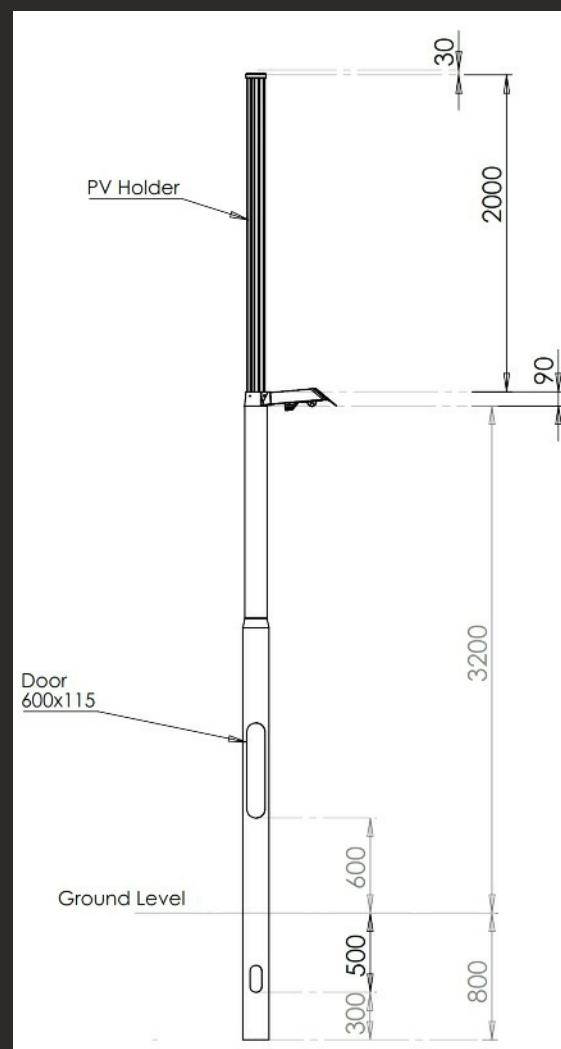

Specifications of SolisPOLE

PV Wattage (W)	42W
Warranty	3 Years*
Total Weight (kg)	51.1kg
Bezel Colour	Black or Brushed Aluminium

Specifications of SolisPOLE with Nano

LED Option	SmartScape Nano
LED Wattage (W)	Up to 4W
Warranty	3 Years*
Weight (kg)	54.8kg
Average Rated Life (Luminaire)	100,000 hrs
Average Rated Battery Life	7 years
Ambient Temperature Range (°C)	-20 to +50°C
System Voltage (V)	12V DC
Impact Rating (Nano)	IK10
Driver	Zeta PS800 Controller
Battery Pack	Absorbed Glass Mat (AGM) Batteries

*Standard warranty period is 3 years, once registered the warranty increases by a further 2 years.

Photometry available on request (.ies files)

Dimensions (mm)

For more information visit: www.zetaled.co.uk

Zeta Specialist Lighting
Telford Road, Bicester
Oxfordshire OX26 4LB

Tel +44(0)1869 322500
Email info@thezetagroup.com

zeta
Specialist Lighting